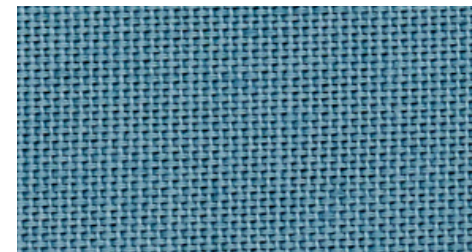

FABRIC CHOICES

Hemp

Raffia

01

02

Cotton

3563

3571