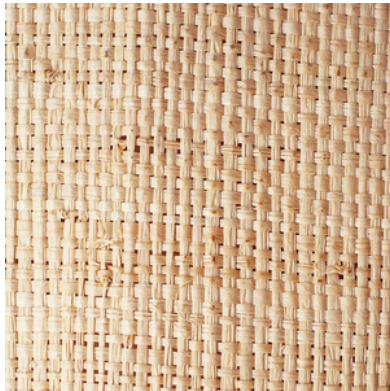

FABRIC CHOICES

Hemp

Raffia

01

02

Cotton

3563

3571

3574

3558

*contact us to know which are the possible and best color combinations