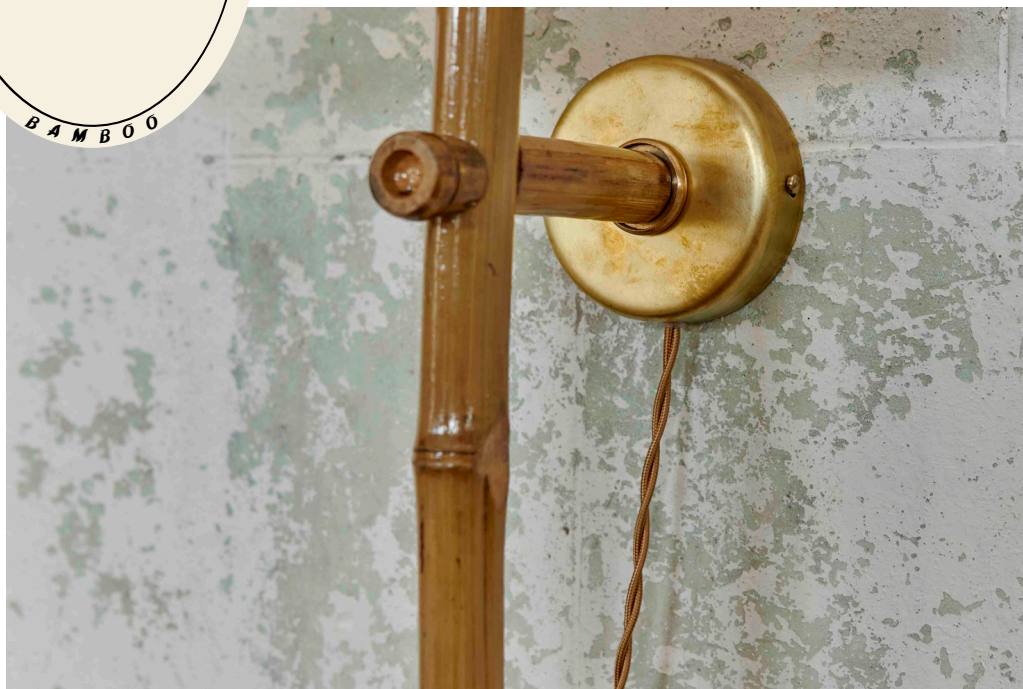

**JONES MINI
NATURAL**

BAMBOO

Dimensioni Altezza totale 70cm x base OTTONE ø9,5cm
Paralume H25 x L30 cm

IT Applique da parete in bambù naturale con attacco in ottone. Paralume in canapa o in raffia con bordi grosgrain in cotone. Fornita con filo, interruttore e presa o con attacco elettrico a parete.
Lampadina compatibile E27.