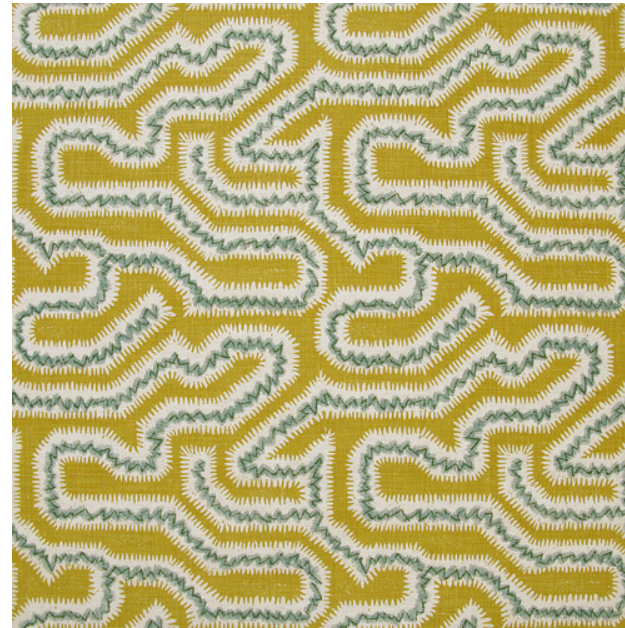

# ***FABRIC CHOICES***

## RAPTURE & WRIGHT

---

HAND PRINTED FABRICS AND WALLPAPERS

MOORISH MAZE

palm

pyrite

\*contact us for other options

**CUSTOM  
MADE**